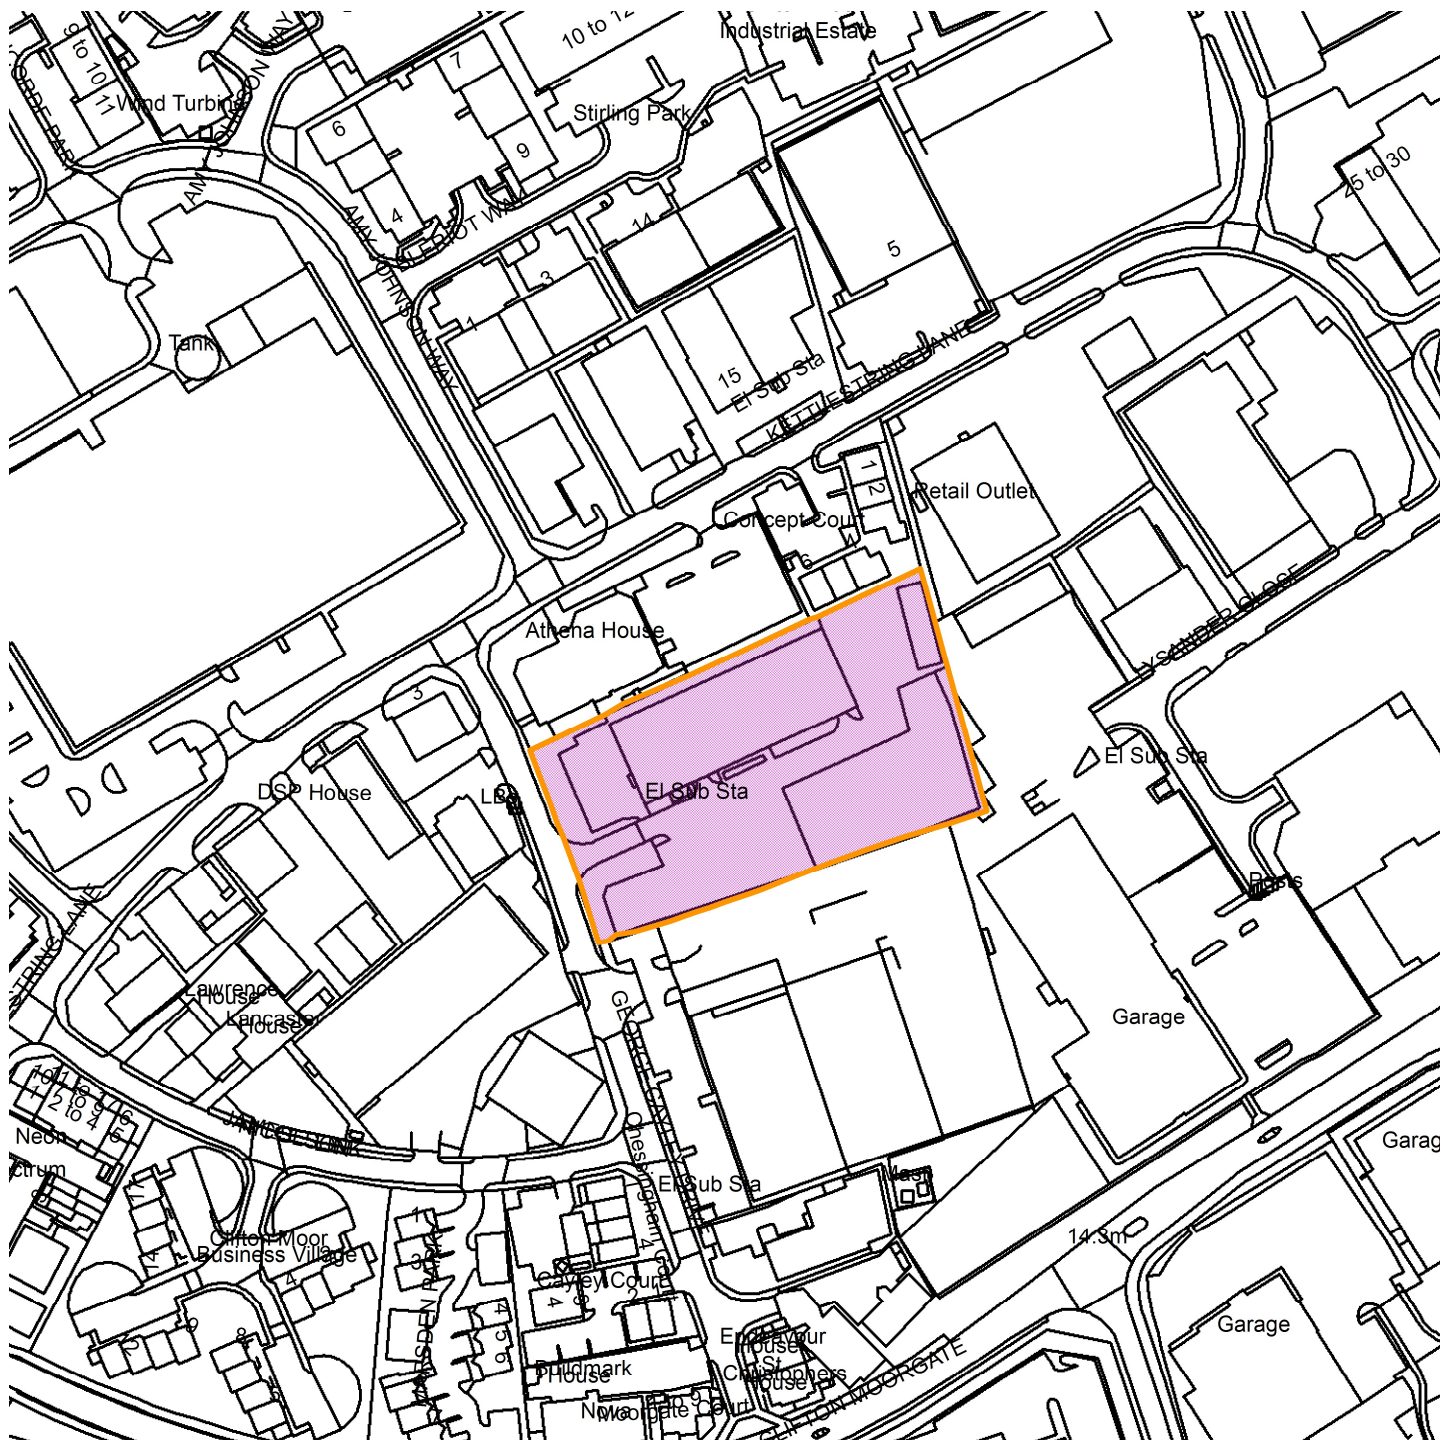

Abracs, George Cayley Drive, York YO30 4XE

22/02012/FULM

GIS by ESRI (UK)

Scale : 1:2452

Reproduced from the Ordnance Survey map with the permission of the Controller of Her Majesty's Stationery Office © Crown Copyright 2000.

Unauthorised reproduction infringes Crown Copyright and may lead to prosecution or civil proceedings.

Produced using ESRI (UK)'s MapExplorer 2.0 - <http://www.esriuk.com>

Organisation	City of York Council
Department	Directorate of Place
Comments	Site Location Plan
Date	31 March 2023
SLA Number	Not Set